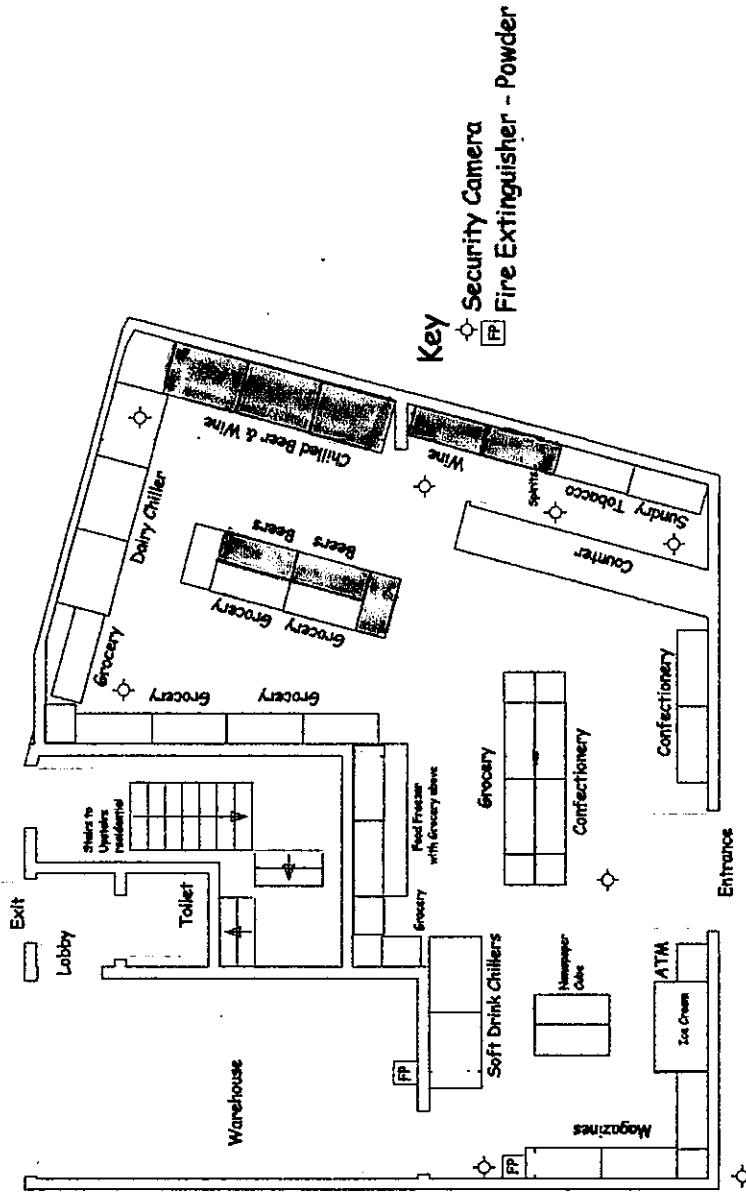

**RB Retail & Licensing
Services Limited**

Kingsway Minimart
 83 Kingsway Avenue
 Paignton
 Devon
 TQ6 7AB
 Scale 1:100
 Drawing Reference: RB 0681
 Drawn by Richard Baker -
 RB Retail & Licensing Services Limited
 30TH June 2011

All retail selling areas to be licensed for alcohol display. Copyright - RB Retail & Licensing Services Limited
 23 Magister Drive, Lee on the Solent, Portsmouth, PO13 8GE. Do not scale from drawing, Site dimensions to be used at all times.